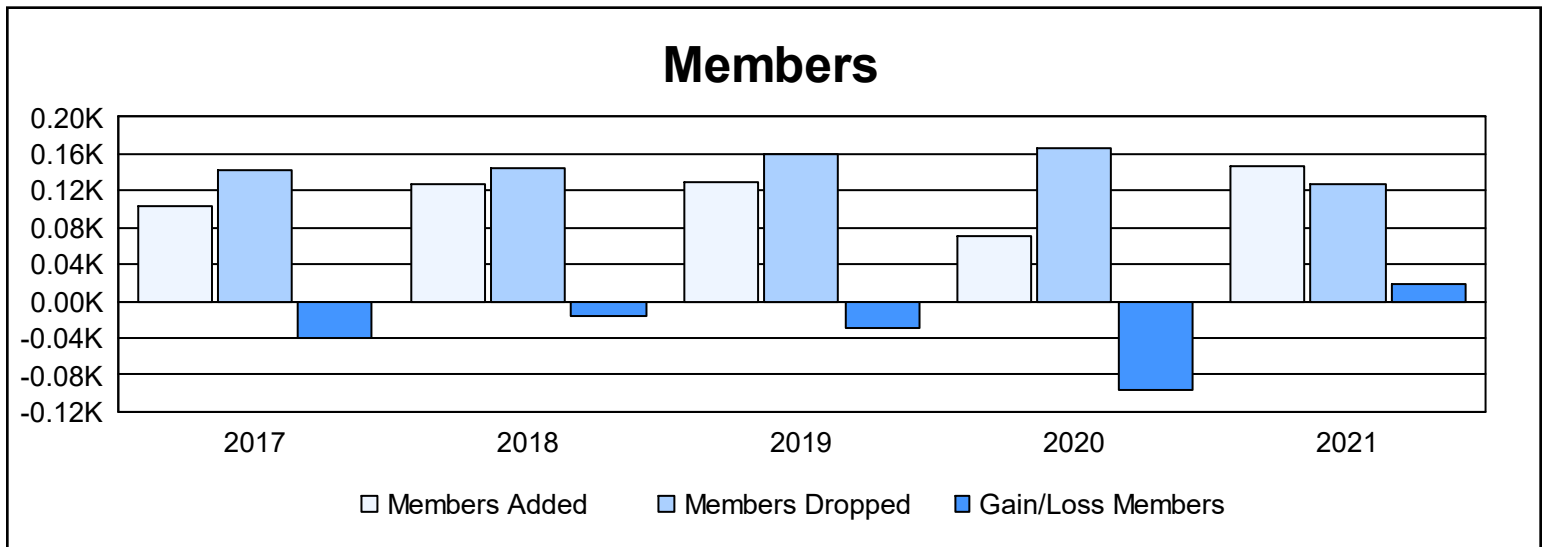

Year	New Clubs	Dropped Clubs	Gain/ Loss Clubs	New Members	Charter Members	Reinstate Members	Transfer Members	Total Member Added	Total Members Dropped	Gain/ Loss Members
2016-2017	1	1	0	68	20	1	15	104	143	-39
2017-2018	0	2	-2	109	3	4	12	128	144	-16
2018-2019	1	1	0	94	27	6	3	130	160	-30
2019-2020	0	4	-4	60	0	1	9	70	166	-96
2020-2021	1	1	0	104	30	4	8	146	128	18
<b>Average</b>	<b>1</b>	<b>2</b>	<b>-1</b>	<b>87</b>	<b>16</b>	<b>3</b>	<b>9</b>	<b>116</b>	<b>148</b>	<b>-33</b>

### Membership Composition June 2021 Cumulative